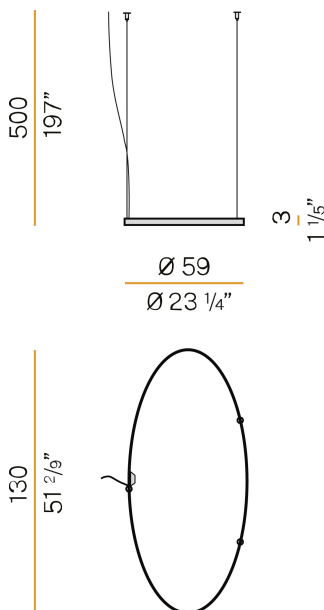

PANZERI

Zero Ellipse

24V DC
M03101.130.0410

● white

Data sheet

CODE	M03101.130.0410
SYSTEM POWER CONSUMPTION	47W
EFFICACY	86.79lm/W
LIGHT SOURCE	LED
LIGHT SOURCE LIFETIME	L70 (B50) 60.000h
COLOUR TEMPERATURE	3000K Ra>90
LIGHT DISTRIBUTION	diffused
POWER SUPPLY	24V DC
DRIVER	remote not included
NOMINAL LUMINOUS FLUX	5670lm
LUMEN OUTPUT	4079lm
EFFICIENCY	71.9%
WEIGHT	1.53 Kg
PROTECTION DEGREE	IP20
COLOUR TOLLERANCES	SDCM 3
PACKING DIMENSIONS (CM)	71,0 x 136,0 x 10,0

Extruded polycarbonate diffuser with opaline finish.

Suspension kit with griplocks and 5m (196,9") long steel cables.

5m (196,9") long power cable in transparent PVC.

Provided without power canopy.

Technical drawing

Polar diagram